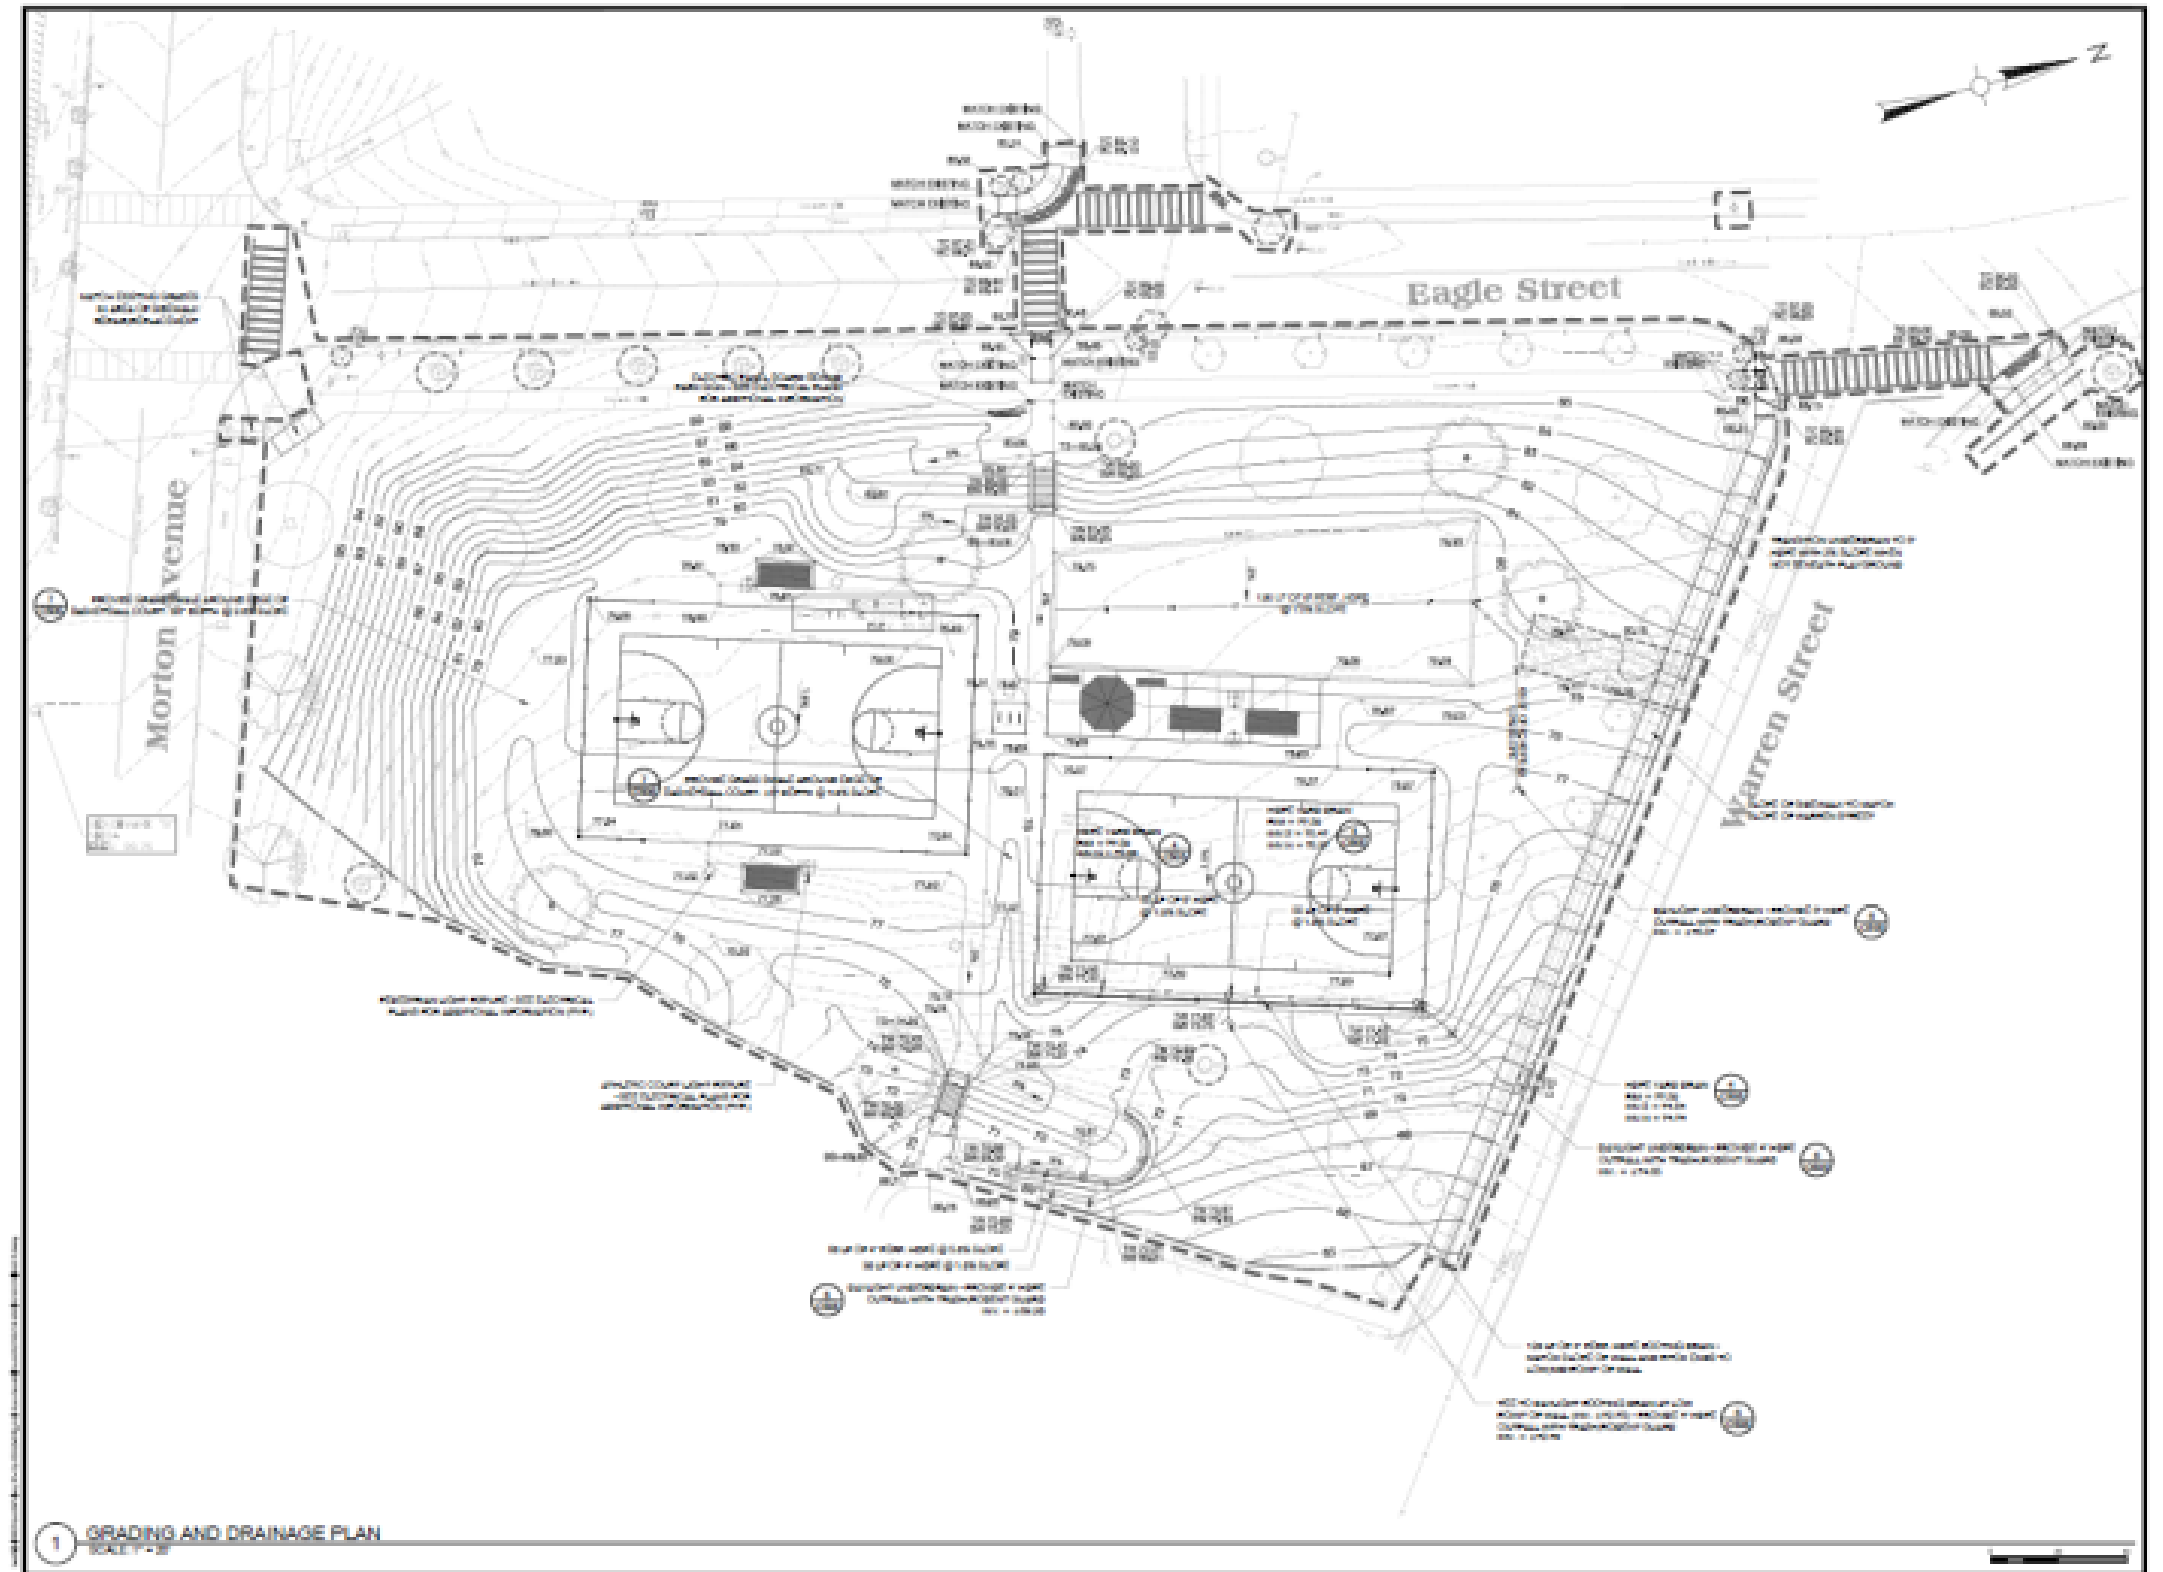

Revised Park Plan

- ✓ Reduced # of courts
- ✓ Straight access walkways
- ✓ Playground moved away from street.
- ✓ Move room to play.
- ✓ Playground is close to courts so enhance supervision and togetherness.

Revised Playground Site Plan #2

- ✓ More than 2 swings
- ✓ Bigger Slide
- ✓ Zip Line

- ✓ More Challenge
- ✓ All Ages
- ✓ Fitness Opportunity